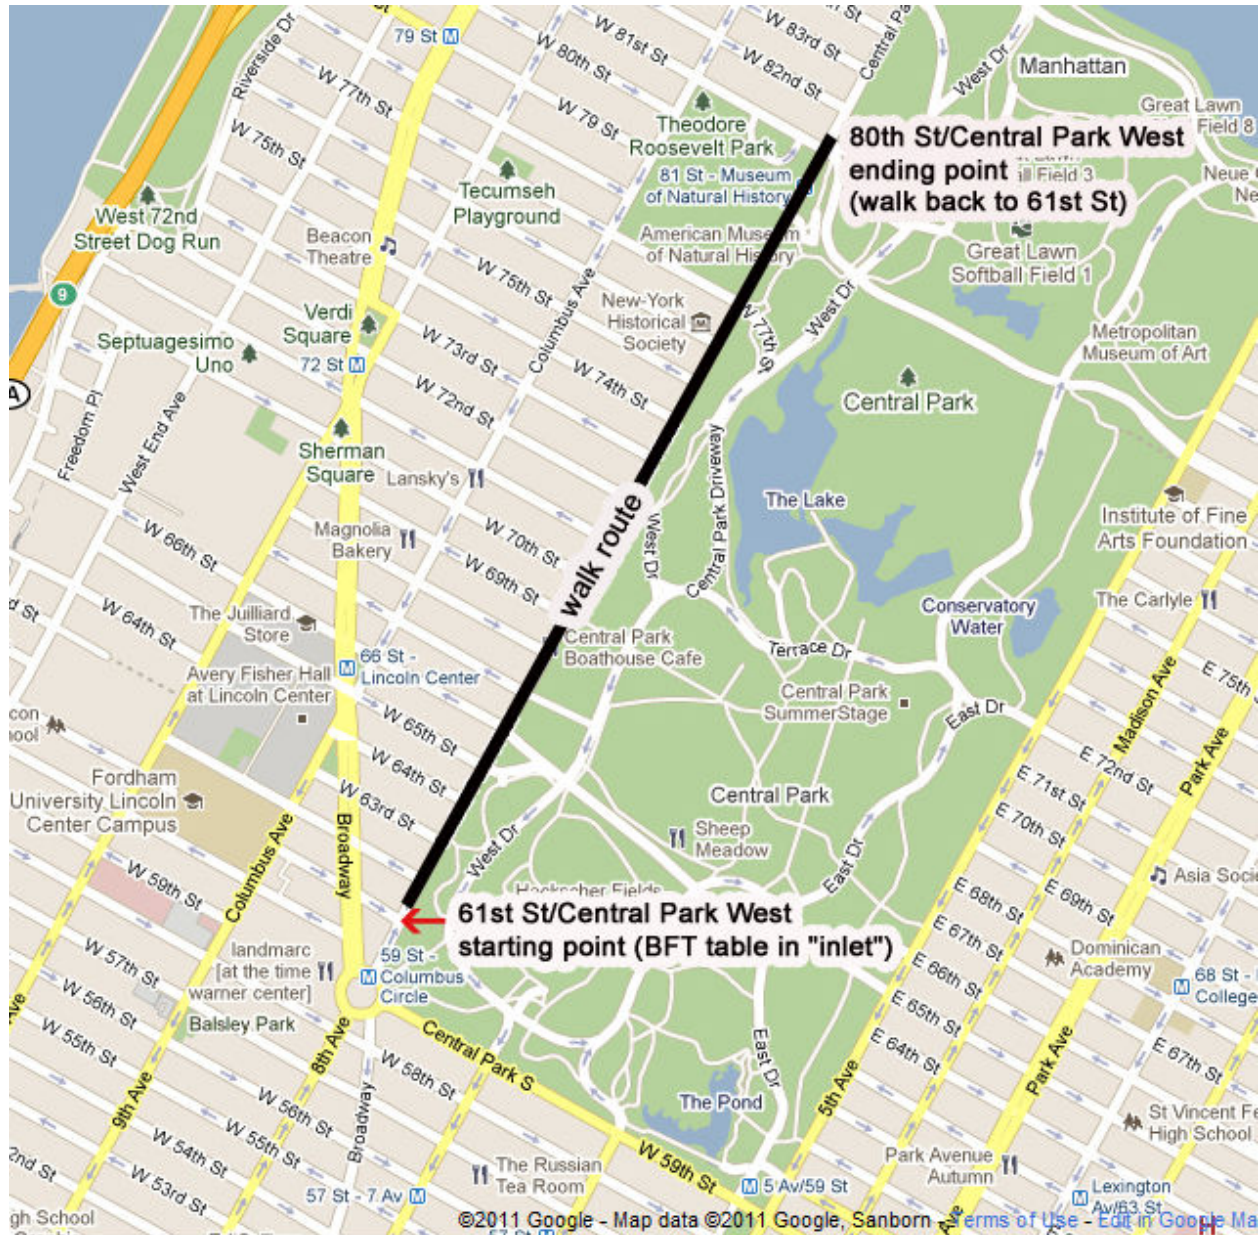

## 2011 Walk Against Poverty

### Starting Point (Registration):

61st Street & Central Park West (BFT table will be in the "inlet" on the east side of street adjacent to the park )

### Directions:

#### Via Subway:

A, B, C, D or 1 to 59th Street, Columbus Circle